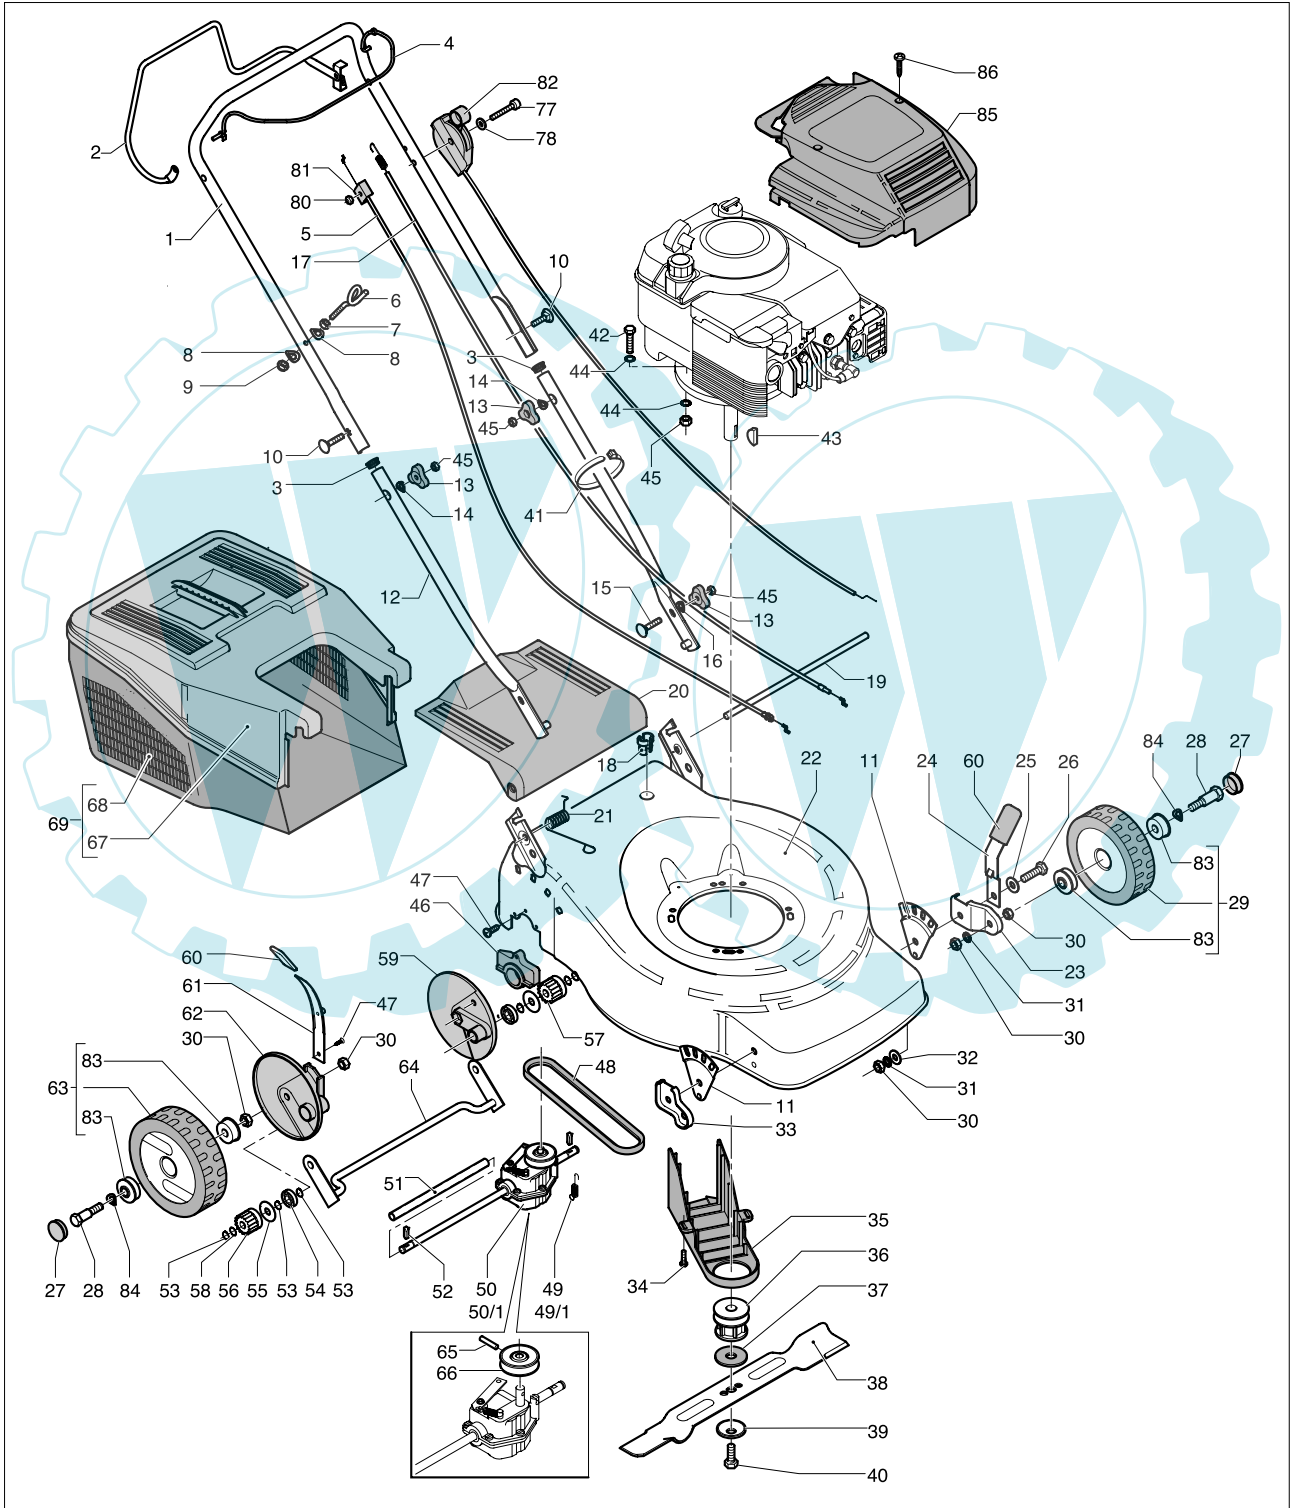

ELECTROLUX OUTDOOR PRODUCTS

brand	MC CULLOCH

date	JAN/02	SHEET 1/2

Model

MC 646SP

Product number

953878216

The Electrolux Group. The world's No.1 choice.

Ihr Ersatzteilspezialist im Internet